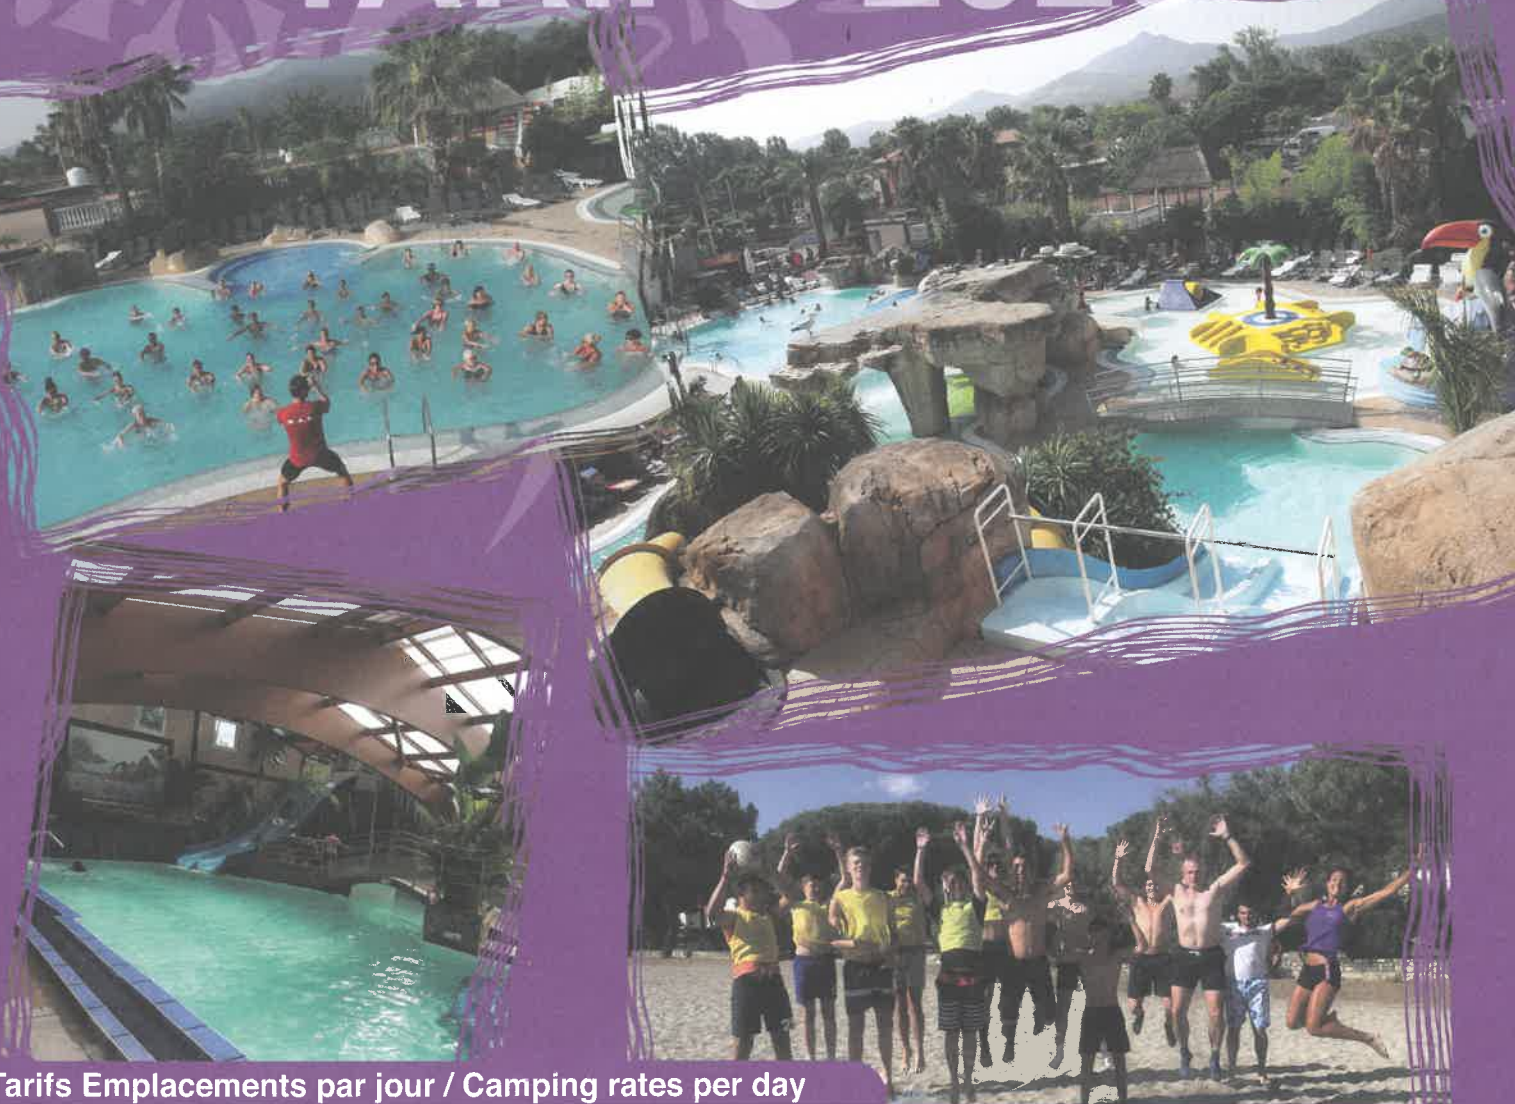

TARIFS 2020

Tarifs Emplacements par jour / Camping rates per day

2020

	Saison 01/07 > 31/08	Hors Saison
Emplacement A : Forfait 2 personnes, emplacement + voiture Place for 2 people, pitch + car	37 €	28,30 €
Emplacement B : Forfait 2 personnes, emplacement + voiture et électricité 10A Place for 2 people, pitch + car and electricity 10A	47,30 €	34,50 €
Personne supplémentaire Extra person	9 €	6,80 €
Animal Pet	4,60 €	3,80 €
Voiture supplémentaire (sur parking) Extra car (parking)	4,60 €	3,80 €
Visiteur (sans accès aux prestations) Visitor (No access to services)	Gratuit / Free	Gratuit / Free
Taxe de séjour / jour / pers.+18 ans * Tourist tax / day / pers.+18 years old *	0,66 €	0,66 €

Réservation par écrit courrier, mail ou fax uniquement à partir du 12/11/2019 - Booking per mail or fax only from 12/11/2019

* Sous réserve de modification / Subject to change

Le Front de Mer

CAMPING CLUB