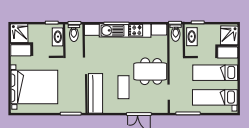

- Dining / sitting area
- 1 bedroom with a double bed
- 2 bedrooms each with 2 single beds
- Bathroom with shower and washbasin
- Separated toilets
- Equipped kitchen + crockery for 6 + electric coffee maker + Microwave + fridge/freezer + TV
- Terrace with garden furniture
- Blankets, duvet and bolster or pillows included (no sheets)
- Water, gas, electricity.

- Dining / sitting area (possibility for 2 beds)
- 1 bedroom with a double bed
- 1 bedroom each with 2 single beds
- Bathroom with shower and washbasin
- Separated toilets
- Equipped kitchen + crockery for 6 + electric coffee maker + Microwave + fridge/freezer + TV
- Terrace with garden furniture
- Blankets, duvet and bolster or pillows included (no sheets)
- Water, gas, electricity.

370 €
+ T.S

695 €
+ T.S

905 €
+ T.S

1145 €
+ T.S

Mobil-home 1/4 pers. / 2 chambres 2 SDB 2 WC climatisé

33 m² / 0 - 10 ans

- Salon + repas
- 1 chambre avec un grand lit + traversin
- 1 chambre avec 2 petits lits jumeaux + oreillers
- 2 salles d'eau avec douches et lavabos, 2 WC séparés
- Kitchenette équipée + vaisselle pour 4 + cafetière électrique + Micro-onde + frigo/congélateur + TV
- Terrasse et salon de jardin
- Couvertures, couettes et traversin ou oreillers fournis (pas de draps)
- Eau, gaz et électricité compris.

- Dining / sitting area
- 1 bedroom with a double bed
- 1 bedroom each with 2 single beds
- 2 bathrooms with showers and washbasins
- 2 separated toilets
- Equipped kitchen + crockery for 4 + electric coffee maker + Microwave + fridge/freezer + TV
- Terrace with garden furniture
- Blankets, duvet and bolster or pillows included (no sheets)
- Water, gas, electricity.