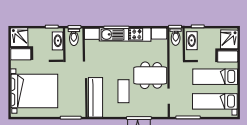

- Dining / sitting area
- 1 bedroom with a double bed
- 1 bedroom each with 2 single beds
- Bathroom with shower and washbasin
- Separated toilets
- Equipped kitchen + crockery for 6 + electric coffee maker + Microwave + fridge/freezer + TV+ air conditioning
- Terrace with garden furniture
- Blankets, duvet and bolster or pillows included (no sheets)
- Water, gas, electricity.

- Dining / sitting area (possibility for 2 beds)
- 1 bedroom with a double bed
- 1 bedroom each with 2 single beds
- Bathroom with shower and washbasin
- Separated toilets
- Equipped kitchen + crockery for 6 + electric coffee maker + Microwave + fridge/freezer + TV
- Terrace with garden furniture
- Blankets, duvet and bolster or pillows included (no sheets)
- Water, gas, electricity.

388 €
+ T.S

730 €
+ T.S

950 €
+ T.S

1202 €
+ T.S

Mobil-home 1/4 pers. / 2 chambres 2 SDB 2 WC climatisé

33 m² / 0 - 10 ans

- Salon + repas
- 1 chambre avec un grand lit + traversin
- 1 chambre avec 2 petits lits jumeaux + oreillers
- 2 salles d'eau avec douches et lavabos, 2 WC séparés
- Kitchenette équipée + vaisselle pour 4 + cafetière électrique + Micro-onde + frigo/congélateur + TV
- Terrasse et salon de jardin
- Couvertures, couettes et traversin ou oreillers fournis (pas de draps)
- Eau, gaz et électricité compris.

- Dining / sitting area
- 1 bedroom with a double bed
- 1 bedroom each with 2 single beds
- 2 bathrooms with showers and washbasins
- 2 separated toilets
- Equipped kitchen + crockery for 4 + electric coffee maker + Microwave + fridge/freezer + TV
- Terrace with garden furniture
- Blankets, duvet and bolster or pillows included (no sheets)
- Water, gas, electricity.