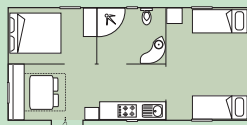

Mobil-home Handicapé 1/6 pers. / 2 chambres

35 m² / 0 - 10 ans

- Salon + repas
- 1 chambre avec un grand lit + traversin
- 1 chambre avec 2 petits lits jumeaux + oreillers
- Salle d'eau avec douche, lavabo et WC
- Kitchenette équipée + vaisselle pour 6 + cafetière à dosettes + Micro-onde + frigo/congélateur + TV + clim
- Terrasse et salon de jardin
- Couvertures, couettes et traversin ou oreillers fournis (pas de draps)
- Eau, gaz et électricité compris.

- Dining / sitting area
- 1 bedroom with a double bed
- 1 bedroom each with 2 single beds
- Bathroom with shower, washbasin and toilets
- Equipped kitchen + crockery for 6 + pod coffee maker + Microwave + fridge/freezer + TV+ air conditioning
- Terrace with garden furniture
- Blankets, duvet and bolster or pillows included (no sheets)
- Water, gas, electricity.

- Dining / sitting area
- 1 bedroom with a double bed
- 2 bedrooms each with 2 single beds
- Bathroom with shower and washbasin
- Separated toilets
- Equipped kitchen + crockery for 6 + pod coffee maker + Microwave + fridge/freezer + TV
- Terrace with garden furniture
- Blankets, duvet and bolster or pillows included (no sheets)
- Water, gas, electricity.

- Dining / sitting area
- 1 bedroom with a double bed
- 1 bedroom each with 2 single beds
- 2 bathrooms with showers and washbasins
- 2 separated toilets
- Equipped kitchen + crockery for 4 + pod coffee maker + Microwave + fridge/freezer + TV
- Terrace with garden furniture
- Blankets, duvet and bolster or pillows included (no sheets)
- Water, gas, electricity.