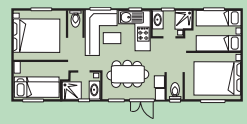

- Dining / sitting area
- 1 bedroom with a double bed
- 1 bedroom each with 2 single beds
- Bathroom with shower, washbasin and toilets
- Equipped kitchen + crockery for 6 + pod coffee maker + Microwave + fridge/freezer + TV+ air conditioning
- Terrace with garden furniture
- Blankets, duvet and bolster or pillows included (no sheets)
- Water, gas, electricity.

- Dining / sitting area
- 1 bedroom with a double bed
- 2 bedrooms each with 2 single beds
- Bathroom with shower and washbasin
- Separated toilets
- Equipped kitchen + crockery for 6 + pod coffee maker + Microwave + fridge/freezer + TV
- Terrace with garden furniture
- Blankets, duvet and bolster or pillows included (no sheets)
- Water, gas, electricity.

- Dining / sitting area
- 1 bedroom with a double bed
- 1 bedroom each with 2 single beds
- Bathroom with shower and washbasin
- Separated toilets
- Equipped kitchen + crockery for 4 + pod coffee maker + Microwave + fridge/freezer + TV
- Terrace with garden furniture
- Blankets, duvet and bolster or pillows included (no sheets)
- Water, gas, electricity.

378 €
+ T.S

693 €
+ T.S

730 €
+ T.S

1220 €
+ T.S

Mobil-home familial 1/8 pers. / 4 chambres

40 m² / 0 - 10 ans

- Salon + repas
- 2 chambres avec un grand lit + traversin
- 2 chambres avec 2 petits lits jumeaux + oreillers
- Salle d'eau avec douche et lavabo
- WC séparés
- Kitchenette équipée + vaisselle pour 8 + cafetière à dosettes + Micro-onde + frigo/congélateur + TV
- Terrasse et salon de jardin
- Couvertures, couettes et traversin ou oreillers fournis (pas de draps)
- Eau, gaz et électricité compris.